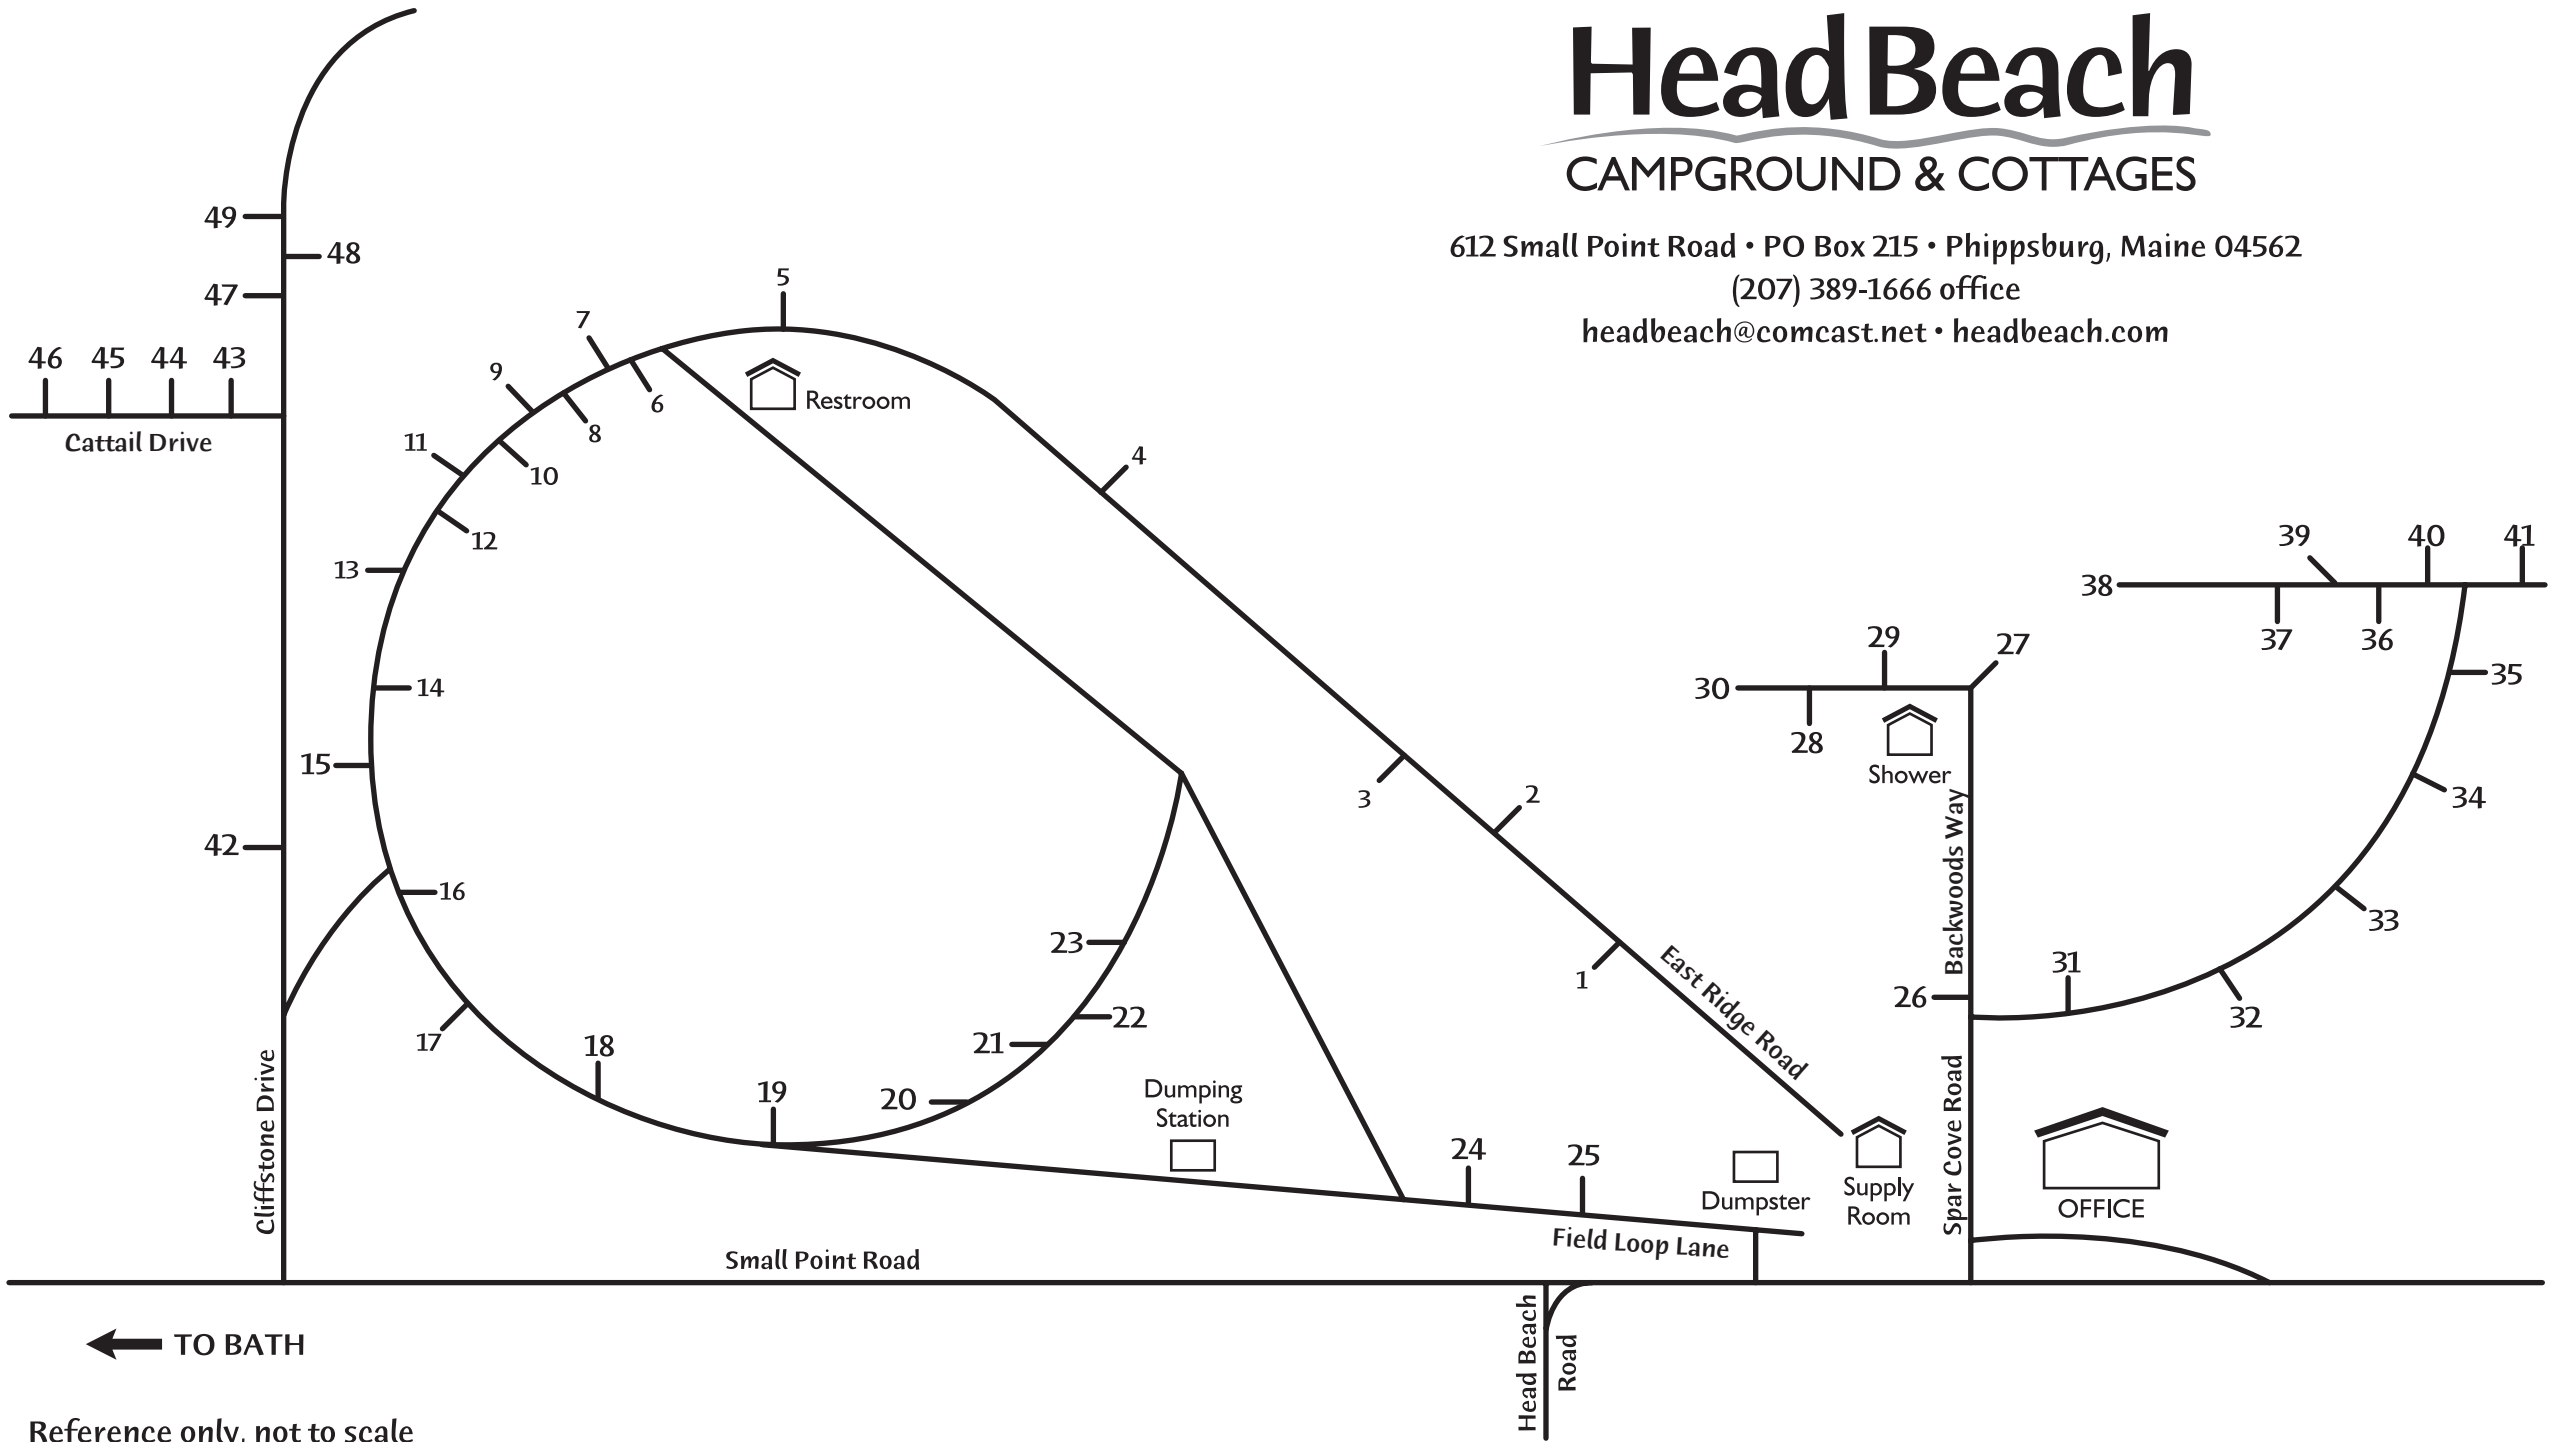

Head Beach

CAMPGROUND & COTTAGES

612 Small Point Road • PO Box 215 • Phippsburg, Maine 04562

(207) 389-1666 office

headbeach@comcast.net • headbeach.com

← TO BATH

Reference only, not to scale